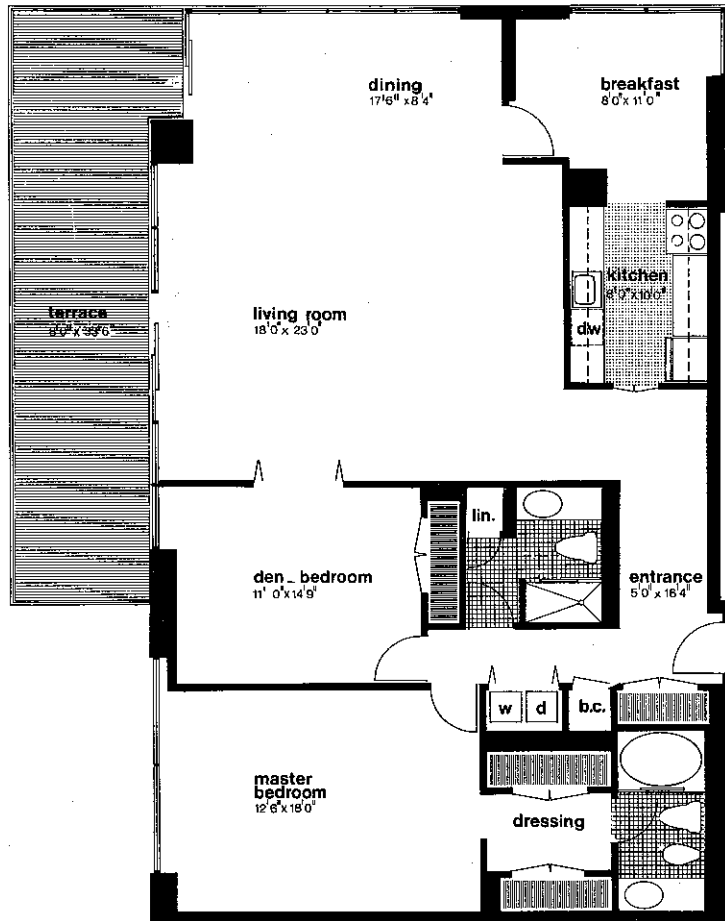

Granite Place

63 St. Clair Avenue West

0 1 2 3 4 5

Apartment Type: 1202 1702

Floor Plan