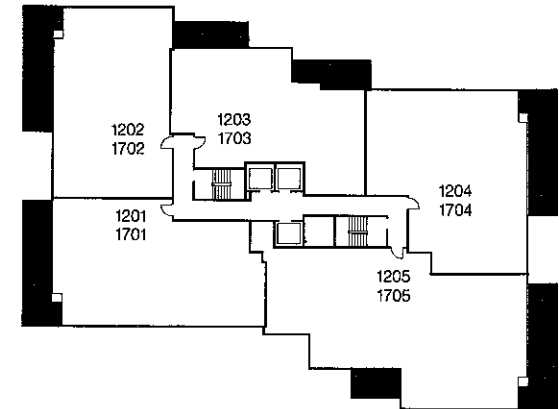

Granite Place

63 St. Clair Avenue West

0 1 2 3 4 5

Apartment Type: 1202 1702

Floor Plan