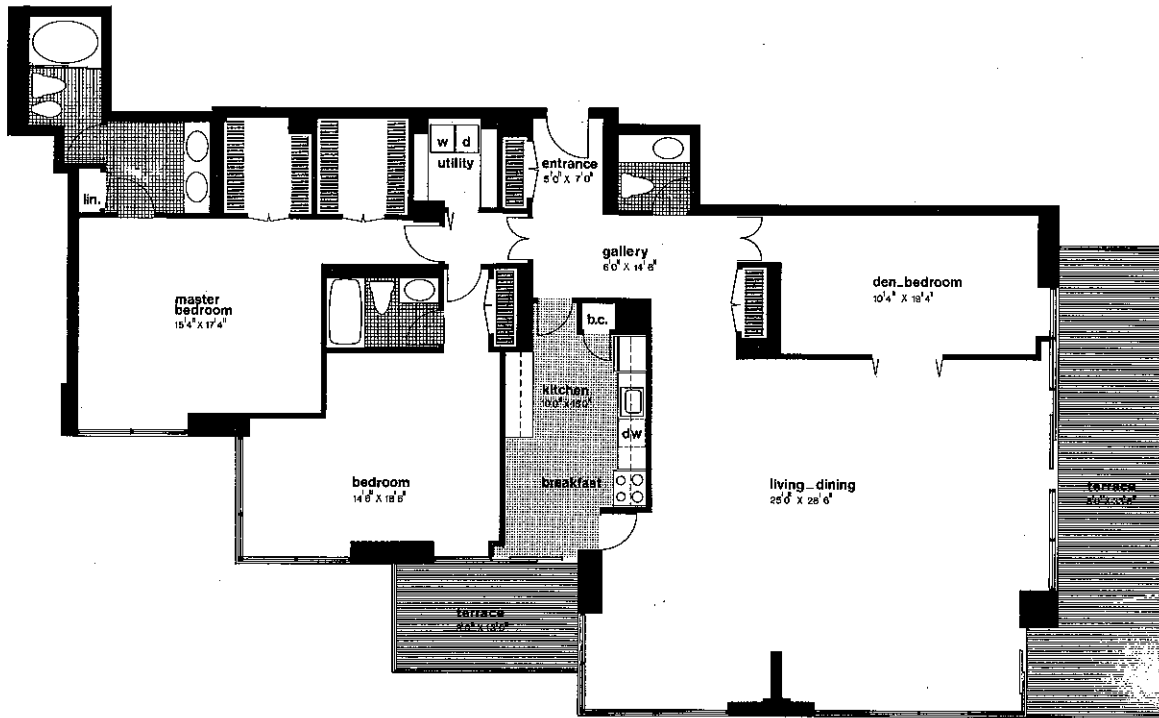

# Granite Place

63 St. Clair Avenue West

0 1 2 3 4 5

Apartment Type: 1205 1705

Floor Plan