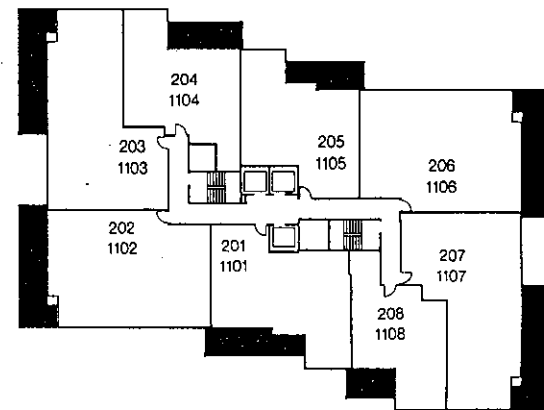

Granite Place

63 St. Clair Avenue West

Apartment Type: 301 1101

Floor Plan