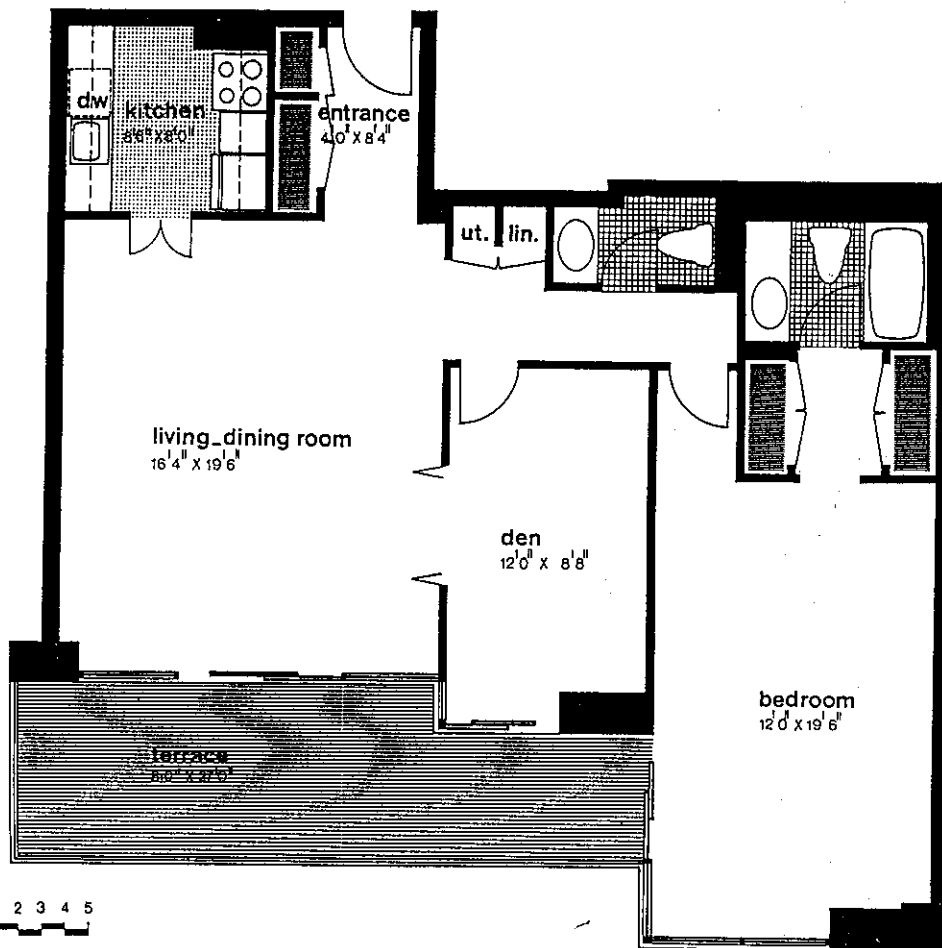

Granite Place

63 St. Clair Avenue West

Apartment Type: 301 1101

Floor Plan