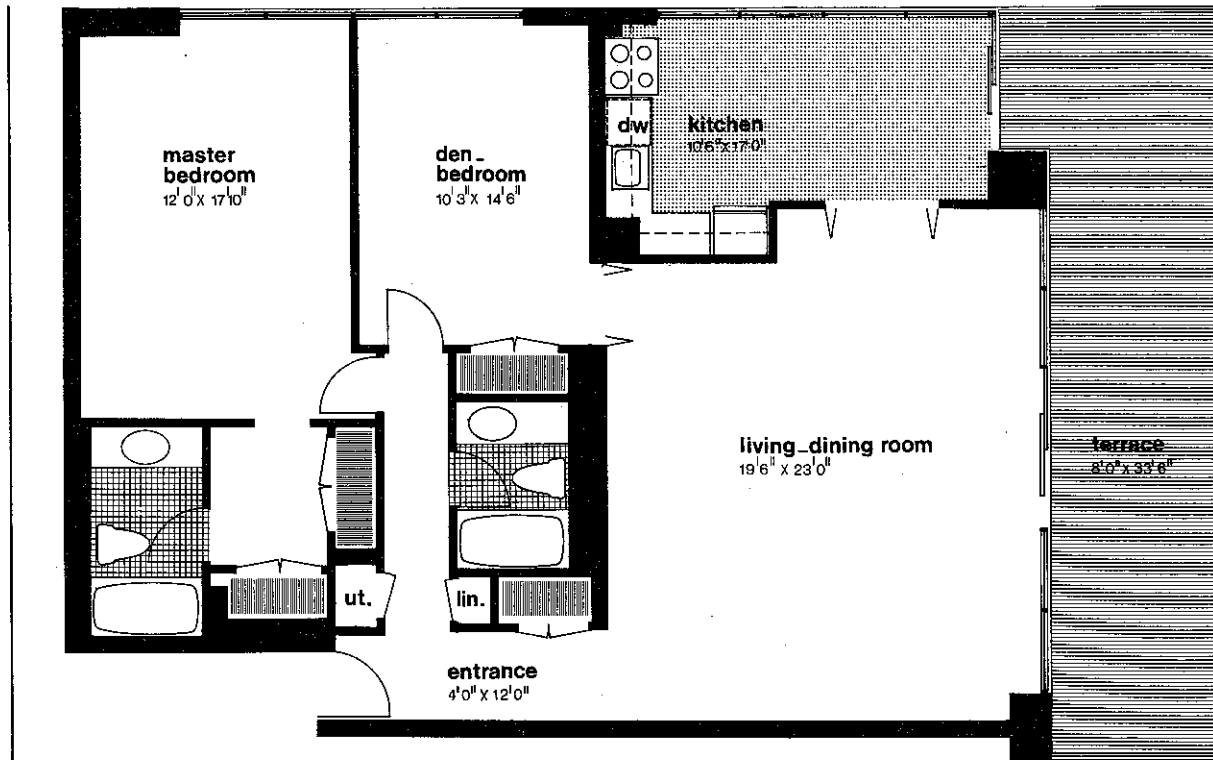

Granite Place

63 St. Clair Avenue West

0 1 2 3 4 5

Apartment Type: 306 1106

Floor Plan