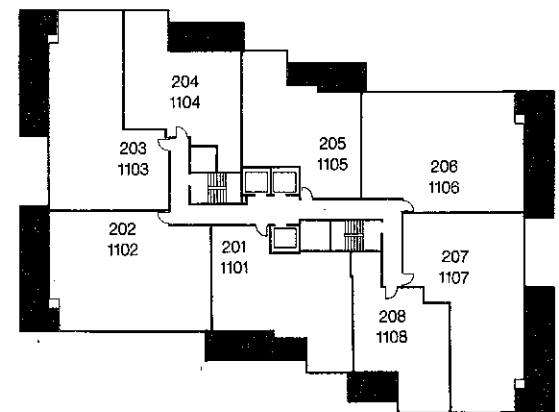

Granite Place

63 St. Clair Avenue West

0 1 2 3 4 5

Apartment Type: 302 1102

Floor Plan