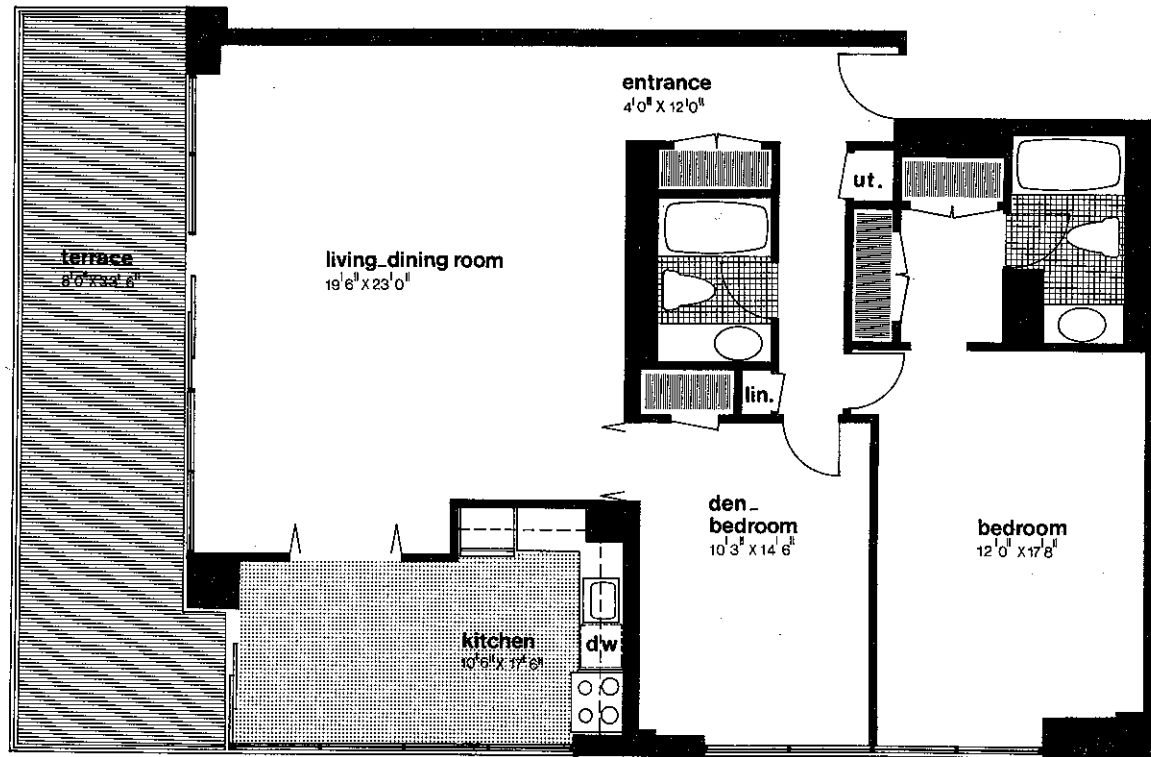

Granite Place

63 St. Clair Avenue West

0 1 2 3 4 5

Apartment Type: 302 1102

Floor Plan