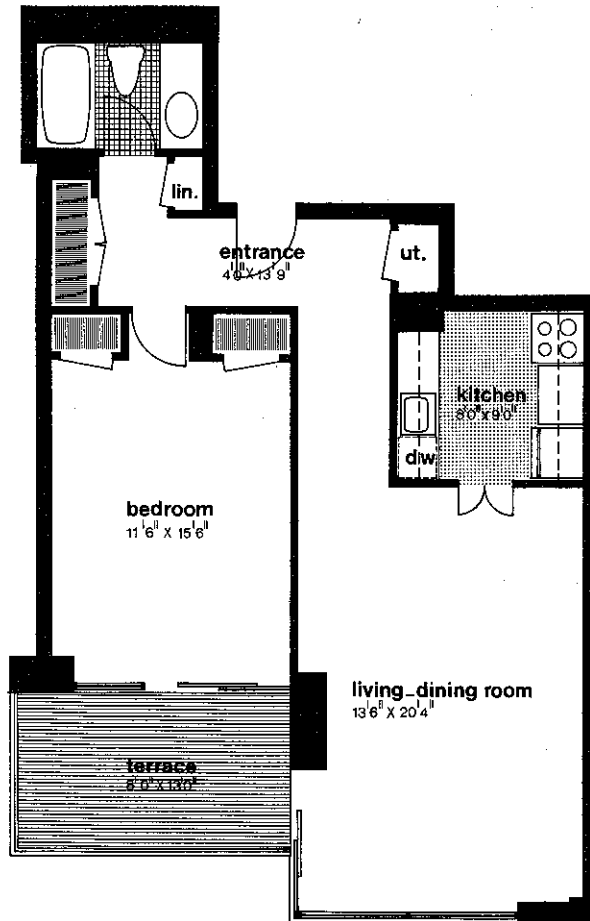

Granite Place

63 St. Clair Avenue West

0 1 2 3 4 5

Apartment Type: 308 1108

Floor Plan