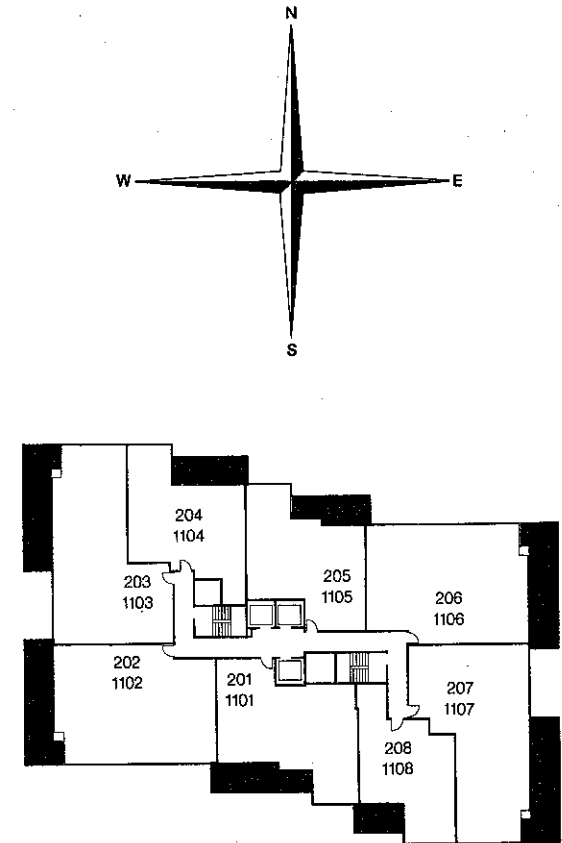

Granite Place

63 St. Clair Avenue West

Apartment Type: 307 1107

Floor Plan