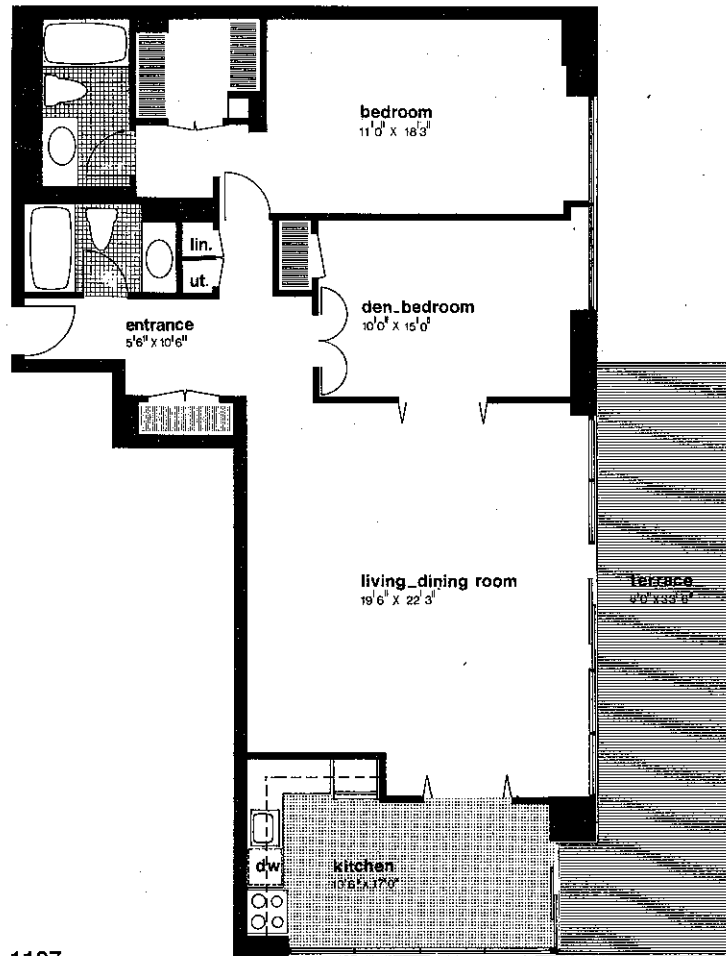

Granite Place

63 St. Clair Avenue West

Apartment Type: 307 1107

Floor Plan