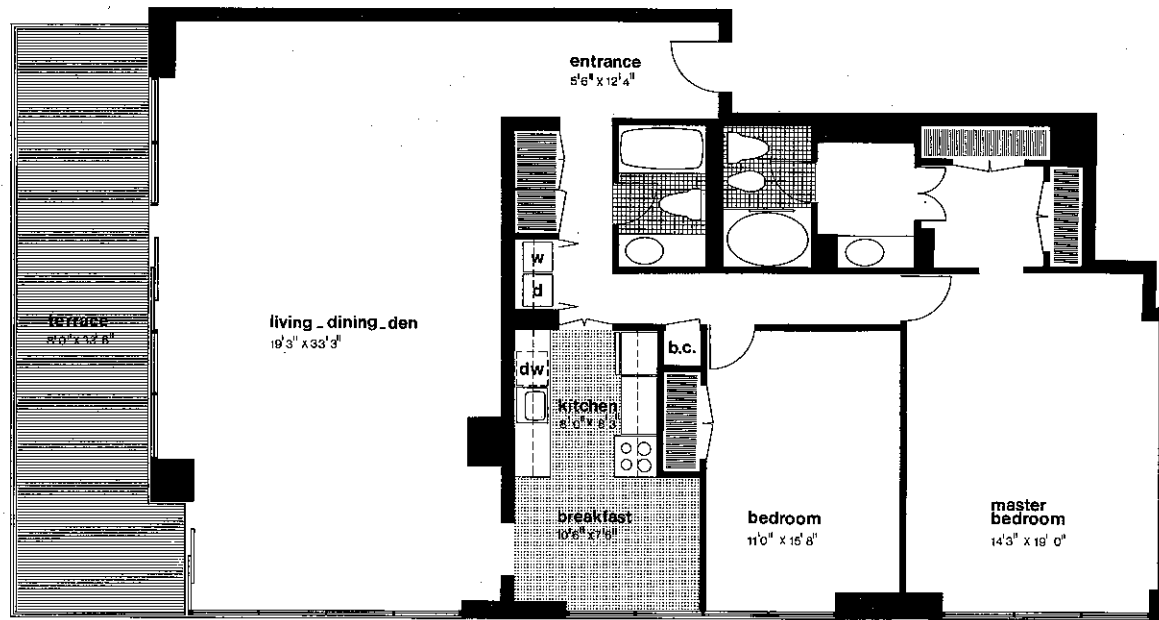

Granite Place

63 St. Clair Avenue West

0 1 2 3 4 5

Apartment Type: 1201 1701

Floor Plan