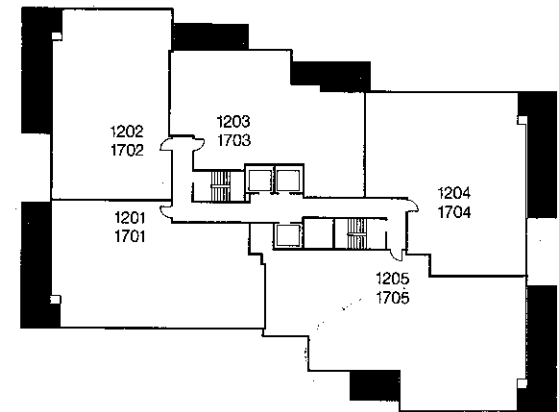

Granite Place

63 St. Clair Avenue West

0 1 2 3 4 5

Apartment Type: 1201 1701

Floor Plan